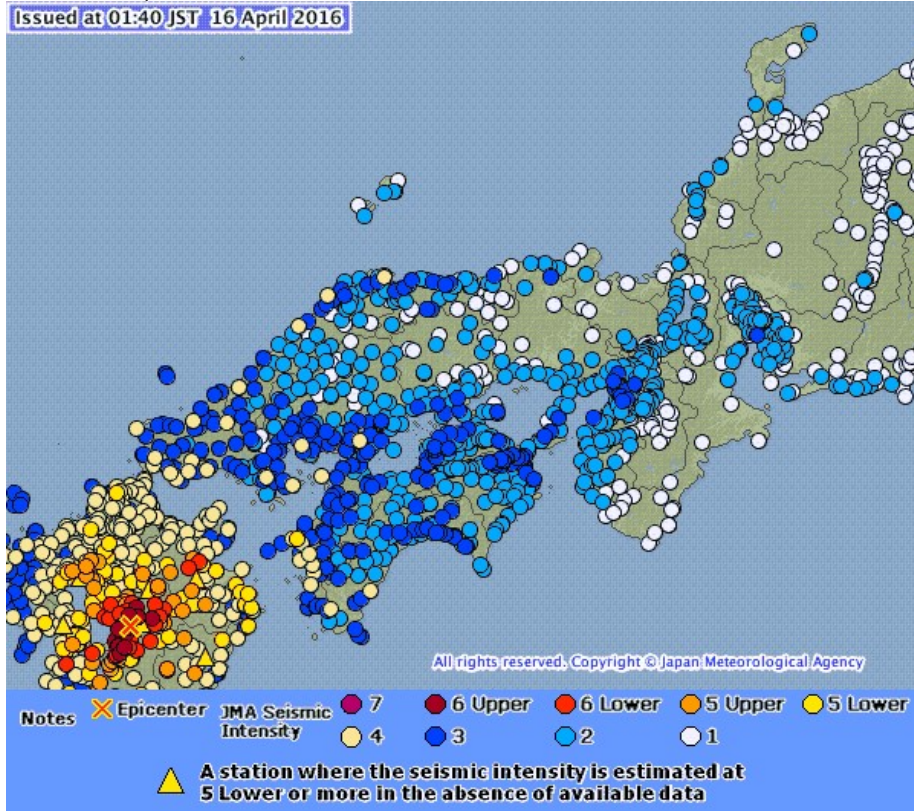

Earthquake Information

[Information on seismic intensity at each site]

The map and text below show a) the observed Seismic Intensity (1 and above) and its location, b) the date and time of the earthquake, and c) its epicenter and magnitude.

[Back to Japan Map](#)

Click the map to zoom in

Earthquake Information (Information on seismic intensity at each site)

Issued at 01:40 JST 16 Apr 2016

Occurred at (JST)	Latitude (degree)	Longitude (degree)	Depth	Magnitude	Region Name
01:25 JST 16 Apr 2016	32.8N	130.8E	10 km	7.1	Kumamoto-ken Kumamoto-chiho