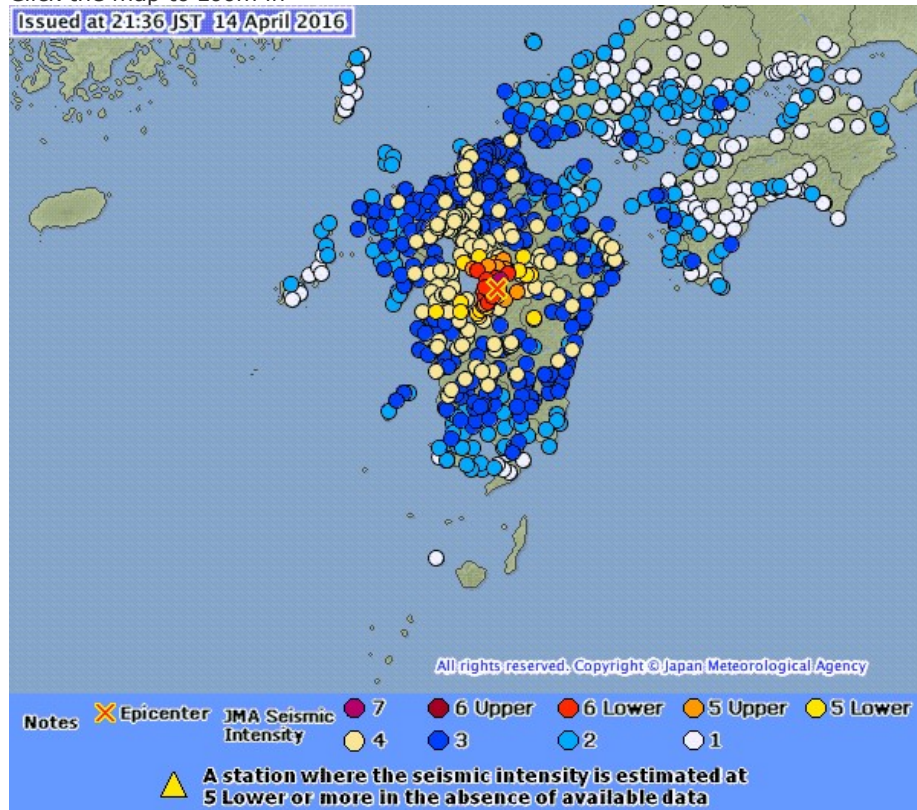

## Earthquake Information

[Information on seismic intensity at each site]

The map and text below show a) the observed Seismic Intensity (1 and above) and its location, b) the date and time of the earthquake, and c) its epicenter and magnitude.

[Back to Japan Map](#)

Click the map to zoom in

Earthquake Information (Information on seismic intensity at each site)

Issued at 21:36 JST 14 Apr 2016

Occurred at (JST)	Latitude (degree)	Longitude (degree)	Depth	Magnitude	Region Name
21:26 JST 14 Apr 2016	32.7N	130.8E	10 km	6.4	Kumamoto-ken Kumamoto-chiho